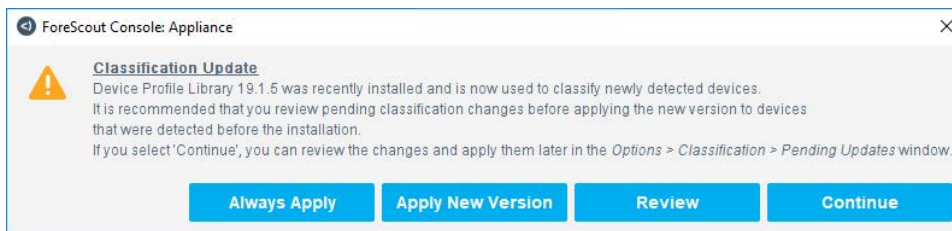

Upgrade Considerations and Issues

Each profile in the Device Profile Library is a combination of properties that match a specific device type. When this version is installed, device classifications are re-evaluated using the updated Device Profile Library.

Device classification changes might influence control policies in your ForeScout environment. Use the Classification Update feature to review, analyze, and control policy evaluation changes triggered by classification profile updates.

Previously Classified Devices

Previously classified devices might be classified differently following a Device Profile Library upgrade. Potential classification updates are detected when ForeScout eyeSight resolves the classification properties (using either an existing policy or one specially created to force a quick recheck), but the updates are only implemented if the operator applies them. A *Classification Update* message displays 8 hours after a new Device Profile Library version is installed.

It is recommended to review the pending classification updates in order to determine if your policies are impacted by classification changes.

To review pending classification updates:

1. Select **Review**
2. Either
  - Review the pending classification updates
  - Or, select **Continue** to close the Classification Update message and review the pending updates another time.

To view the pending classification updates at any time, navigate to **Tools > Options > Device Profile Library**.

*The Classification Update message will appear after subsequent Device Profile Library upgrades only if you clear the **Always apply classification updates** checkbox in **Tools > Options > Device Profile Library**. If you have policies that are impacted by classification changes, it is recommended to clear this checkbox.*