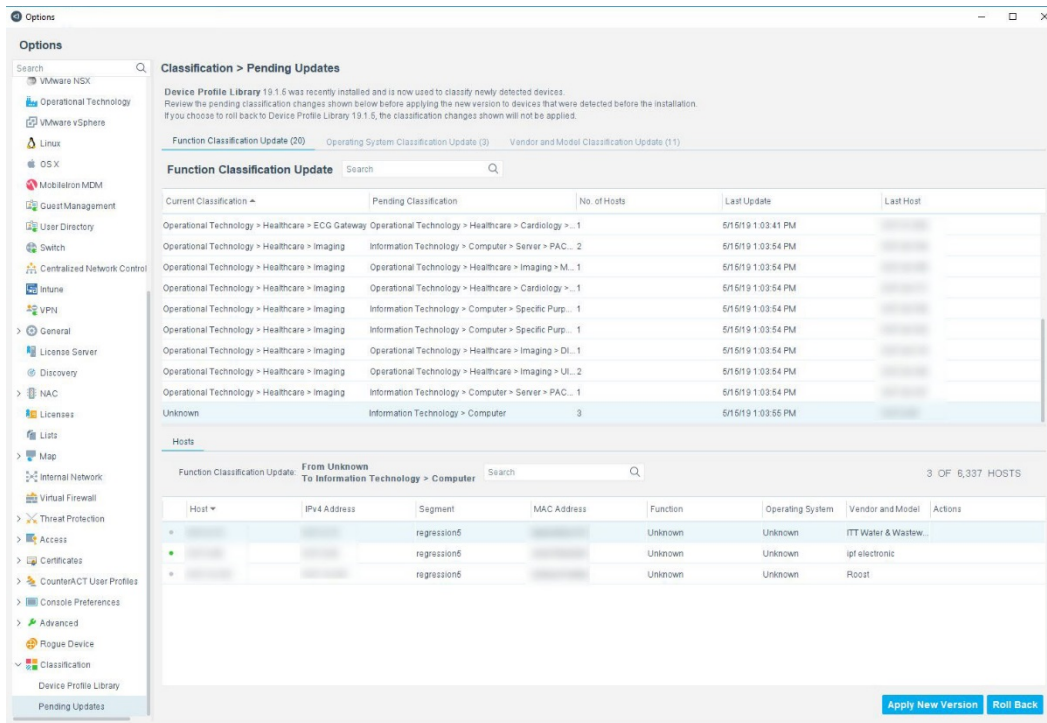

Each tab in the **Classification Update** pane displays the current and pending classifications for one of the following:

- Function
- Operating System
- Vendor and Model

Select a pending classification change to view details of the affected devices.

After reviewing the pending updates, decide if you want to:

- Immediately apply all the updates
- Modify existing policies and then apply all the updates
- Cancel the updates and roll back to a previous Device Profile Library version

Newly Connected Devices

The classification properties of all newly connected devices are resolved using the last installed version of the library even before the update is applied.