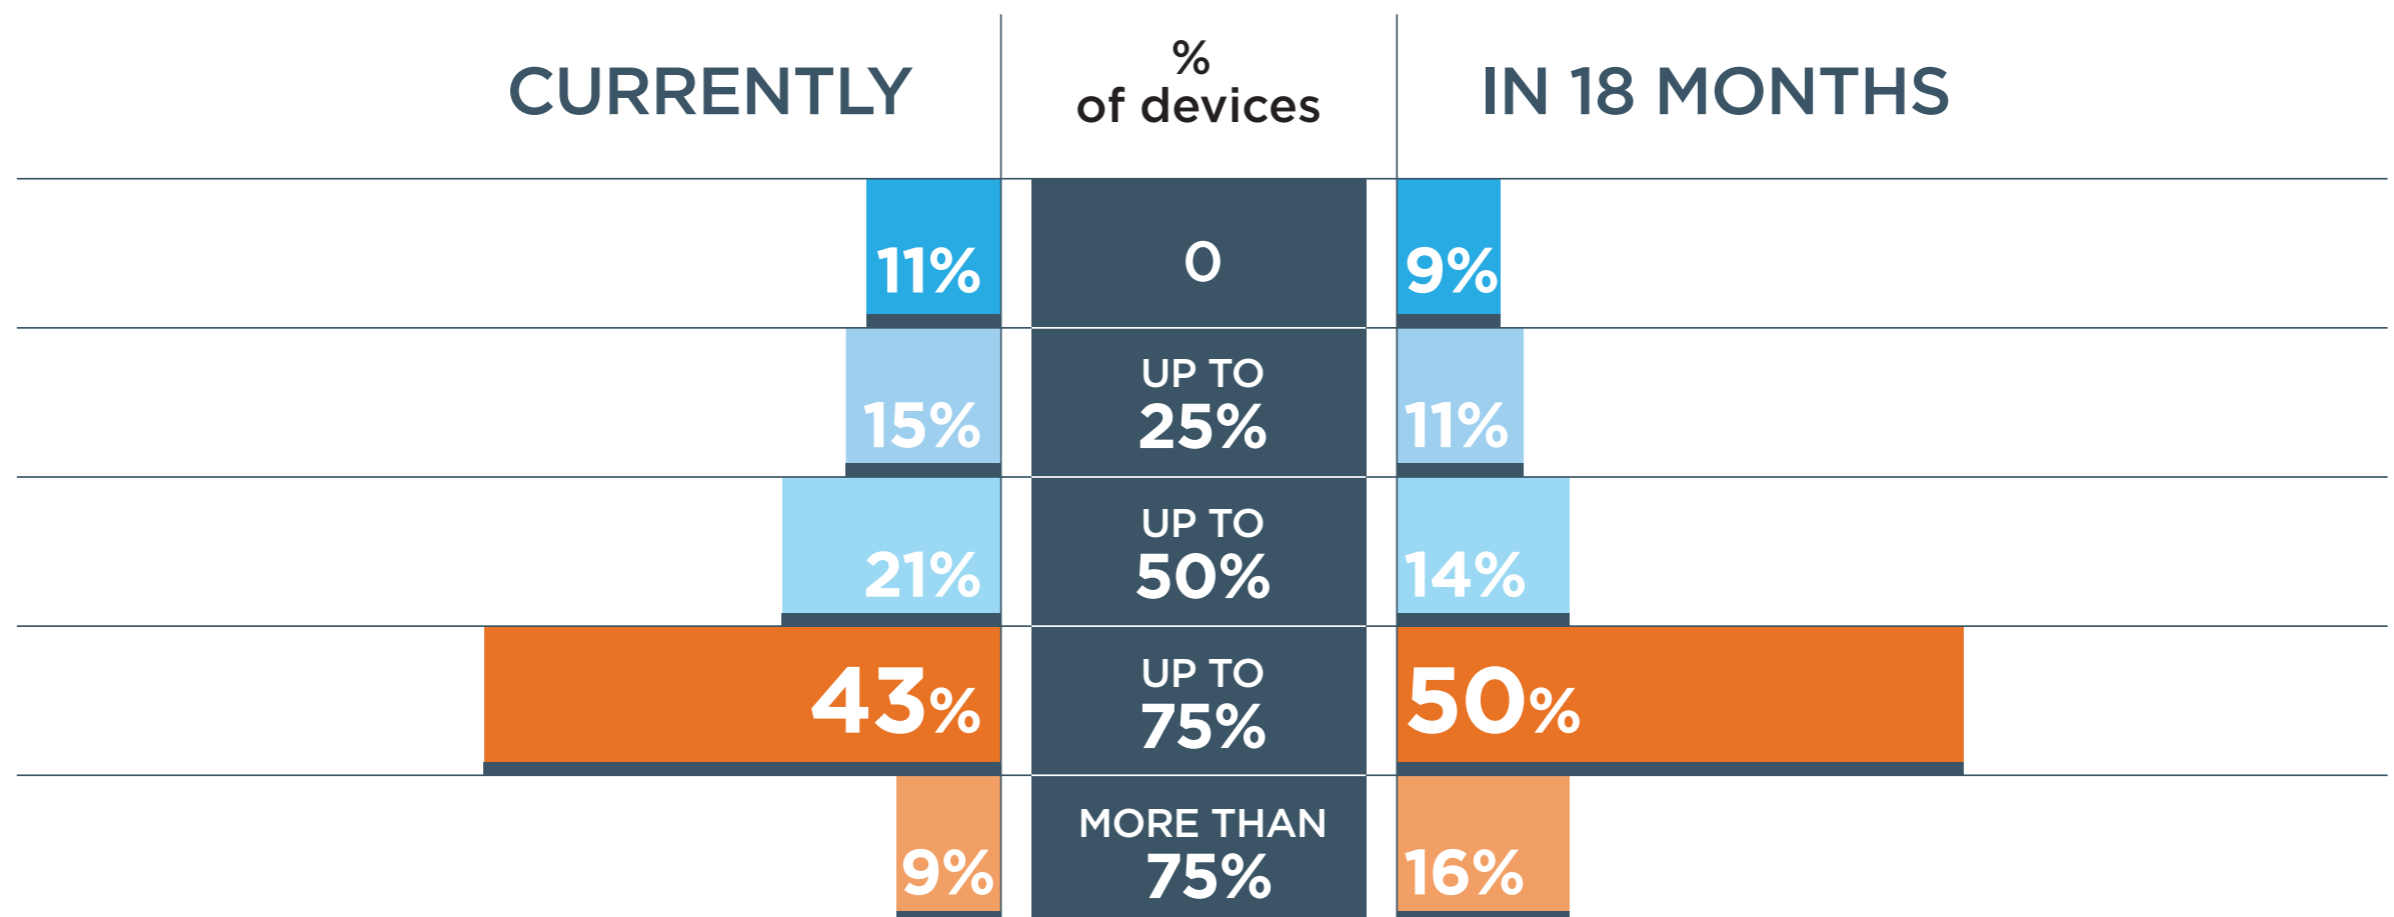

NON-TRADITIONAL IOT DEVICES

75% of devices are alternative devices

We ASKED:

How many devices on your network are/will be non-traditional IoT type devices?

[Read the complete IoT Survey](#)