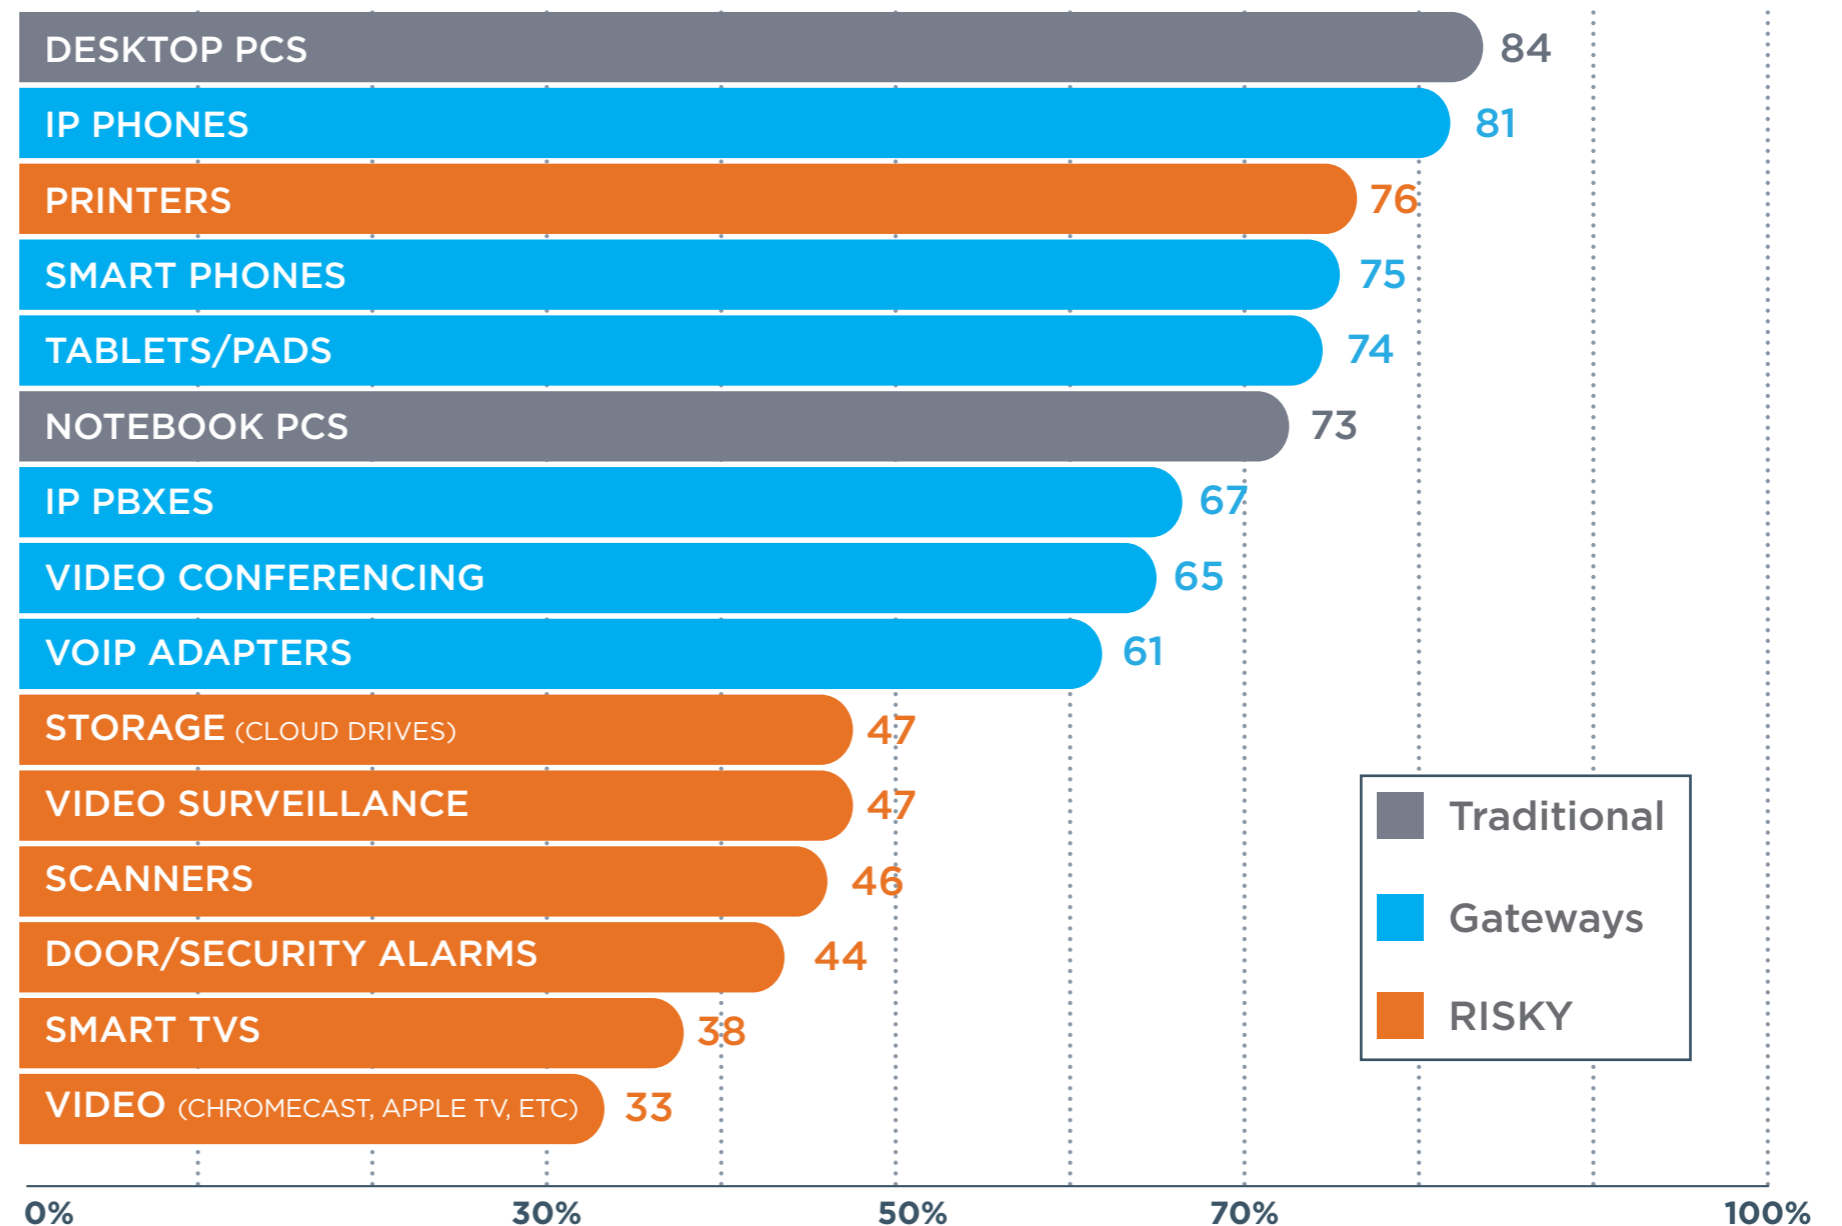

# KNOWN CONNECTED DEVICES

We ASKED:

**Which devices**  
are connected  
to your network  
(that you are  
aware of)?

[Read the complete IoT Survey](#)