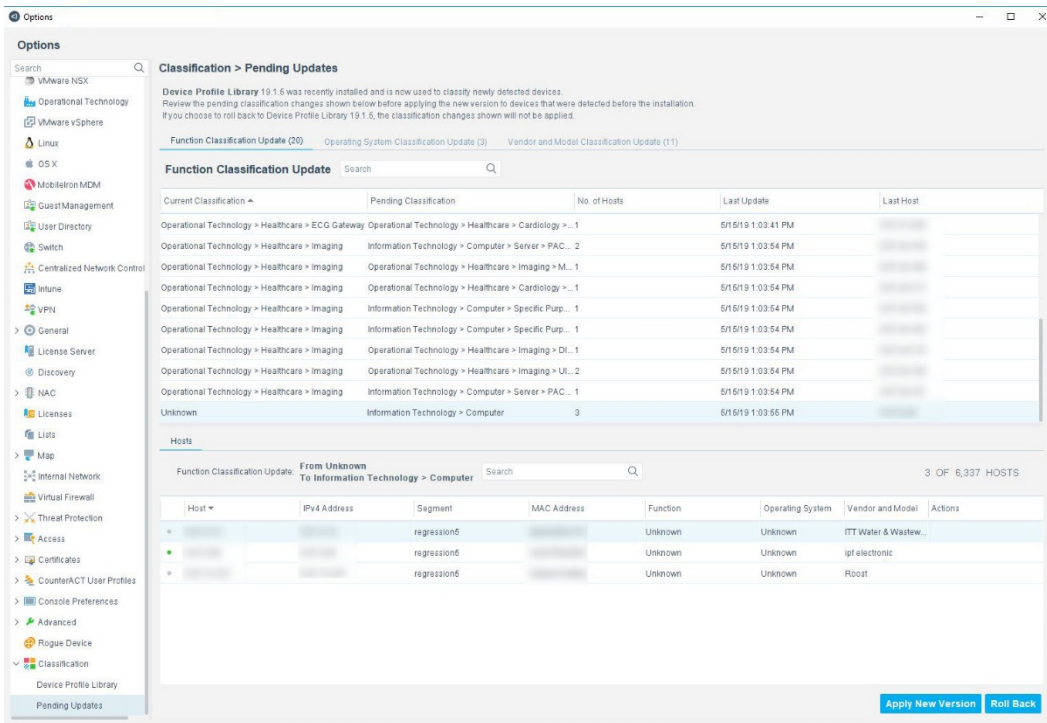

- Or, select **Continue** to close the Classification Update message and review the pending updates another time.

To view the pending classification updates at any time, navigate to **Tools > Options > Device Profile Library**.

*The Classification Update message will appear after subsequent Device Profile Library upgrades only if you clear the **Always apply classification updates** checkbox in **Tools > Options > Device Profile Library**. If you have policies that are impacted by classification changes, it is recommended to clear this checkbox.*

Each tab in the **Classification Update** pane displays the current and pending classifications for one of the following:

- Function
- Operating System
- Vendor and Model

Select a pending classification change to view details of the affected devices.

After reviewing the pending updates, decide if you want to:

- Immediately apply all the updates
- Modify existing policies and then apply all the updates
- Cancel the updates and roll back to a previous Device Profile Library version