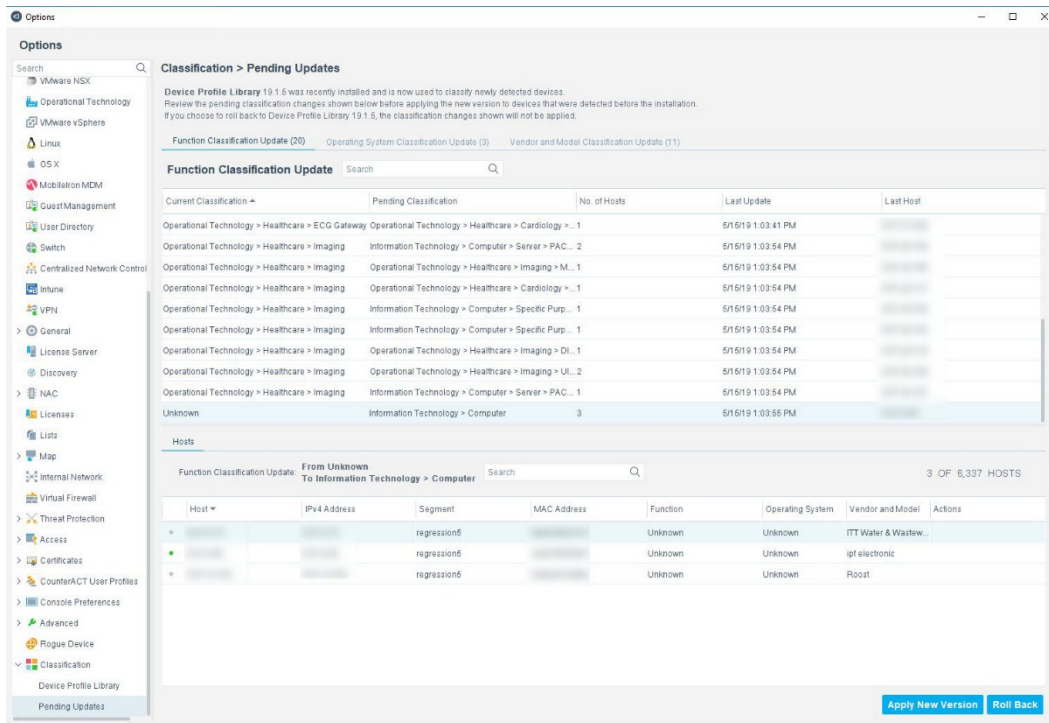

Each tab in the **Classification Update** pane displays the current and pending classifications for one of the following:

- Function
- Operating System
- Vendor and Model

Select a pending classification change to view details of the affected devices.

After reviewing the pending updates, decide if you want to:

- Immediately apply all the updates
- Modify existing policies and then apply all the updates
- Cancel the updates and roll back to a previous Device Profile Library version

Newly Connected Devices

The classification properties of all newly connected devices are resolved using the last installed version of the library even before the update is applied.

Classification Update Properties

You can use a policy to resolve properties that indicate pending classification updates and to handle classification update issues. The following endpoint properties are in the *Classification (Advanced)* condition node:

- Function Classification Update
- Operating System Classification Update
- Vendor and Model Classification Update