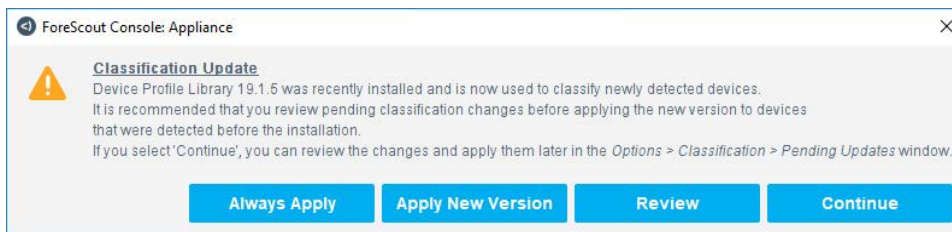

Upgrade Considerations and Issues

Each profile in the Device Profile Library is a combination of properties that match a specific device type. When this version is installed, device classifications are re-evaluated using the updated Device Profile Library.

Device classification changes might influence control policies in your ForeScout environment. Use the Classification Update feature to review, analyze, and control policy evaluation changes triggered by classification profile updates.

Previously Classified Devices

Previously classified devices might be classified differently following a Device Profile Library upgrade. Potential classification updates are detected when ForeScout eyeSight resolves the classification properties (using either an existing policy or one specially created to force a quick recheck), but the updates are only implemented if the operator applies them. A *Classification Update* message displays 8 hours after a new Device Profile Library version is installed.

It is recommended to review the pending classification updates in order to determine if your policies are impacted by classification changes.

To review pending classification updates:

1. Select **Review**
2. Either
  - Review the pending classification updates
  - Or, select **Continue** to close the Classification Update message and review the pending updates another time.

To view the pending classification updates at any time, navigate to **Tools > Options > Device Profile Library**.

- 📖 *The Classification Update message will appear after subsequent Device Profile Library upgrades only if you clear the **Always apply classification updates** checkbox in **Tools > Options > Device Profile Library**. If you have policies that are impacted by classification changes, it is recommended to clear this checkbox.*